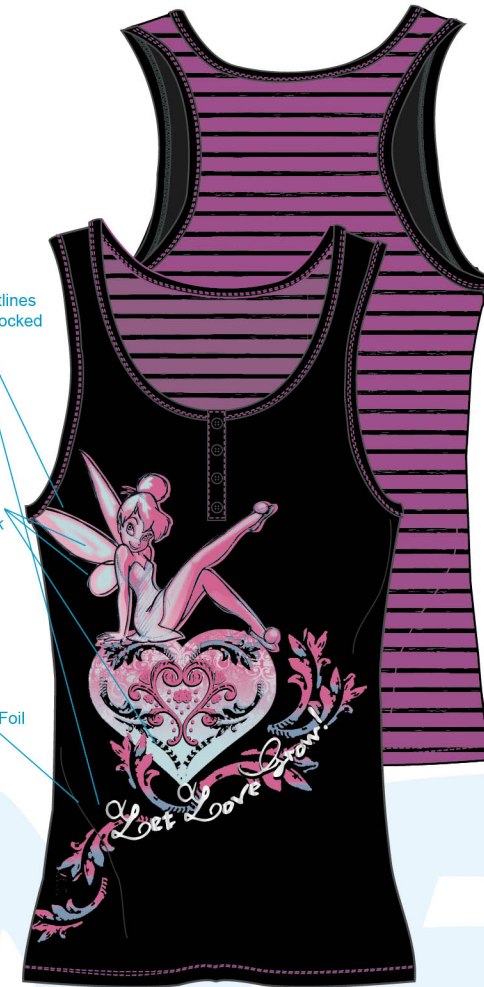

PINK GLITTER
OVER TEXT

Light Blue
is Glitter Ink

Silver Foil

TINK STRIPE
BUTTON HENLEY TANK